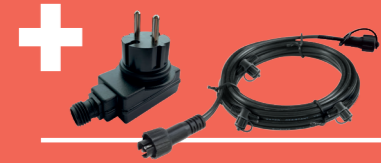

Spotlights

Warm white
2 W / 90 lumen
Aluminium - Silver gray
70 x 35 x 90 mm (H x W x D)

Warm white
2,7 W / 250 lumen
Aluminium - Black
120 x 45 x 93 mm (H x W x D)

Warm white
3,4 W / 320 lumen
Aluminium - Black
180 x 77 x 156 mm (H x W x D)

Simply attach the Jona spotlight to the Jona Tube.

Warm white
1,8 W / 137 lumen
Aluminium - Gray
90 x 70 x 65 mm (H x W x D)

Warm white
2,6 W / 150 lumen
Polyresin - Black
100 x 100 x 100 mm (H x W x D)

Warm white
1,8 W / 120 lumen
Synthetic - Anthracite
135 x 40 x 95 mm (H x W x D)

Warm white
5 W / 218 lumen
Aluminium - Black
145 x 63 x 115 mm (H x W x D)

Warm white
1,8 W / 150 lumen
Metal - Black
90 x 80 x 130 mm (H x W x D)

Warm white
1,8 W / 189 lumen
Metal - Black
122 x 75 x 58 mm (H x W x D)

Warm white
1,8 W / 150 lumen
Aluminium - Black
139 x 105 x 95 mm (H x W x D)

Warm white
2 W / 172 lumen
Polypropylene - Black
220 x 38 x 70 mm (H x W x D)
Also as a set! 2606063

Warm white
2,6 W / 195 lumen
Stainless steel 304
125 x 80 x 80 mm (H x W x D)

Warm white
2,6 W / 195 lumen
Stainless steel 304
IP68
125 x 90 x 68 mm (H x W x D)

Warm white
2,6 W / 235 lumen
Polyresin - Gray
IP68
110 x 145 x 90 mm (H x W x D)

Warm white
5 W / 260 lumen
Stainless steel 304
IP68
140 x 100 x 120 mm (H x W x D)

Warm white
5 W / 385 lumen
Aluminium - Black
190 x 85 x 130 mm (H x W x D)

Warm white
12 W / 768 lumen
Aluminium - Black
150 x 154 x 45 mm (H x W x D)

Complete Sets

Warm white
2 W / 172 lumen
Polypropylene - Black
220 x 38 x 70 mm (H x W x D)

Our sets come with
8 meters of cable and a
12 Watt transformer.

Warm white
1,8 W / 165 lumen
Stainless steel - Silver gray
75 x 70 x 60 mm (H x W x D)

Warm white
1 W / 35 lumen
Stainless steel - Silver gray
310 x 60 mm (H x Ø)

Warm white
1,8 W / 161 lumen
Synthetic - Black
230 x 50 x 95 mm (H x W x D)

Warm white
1,8 W / 150 lumen
Polyresin - Gray
85 x 100 x 90 mm (H x W x D)