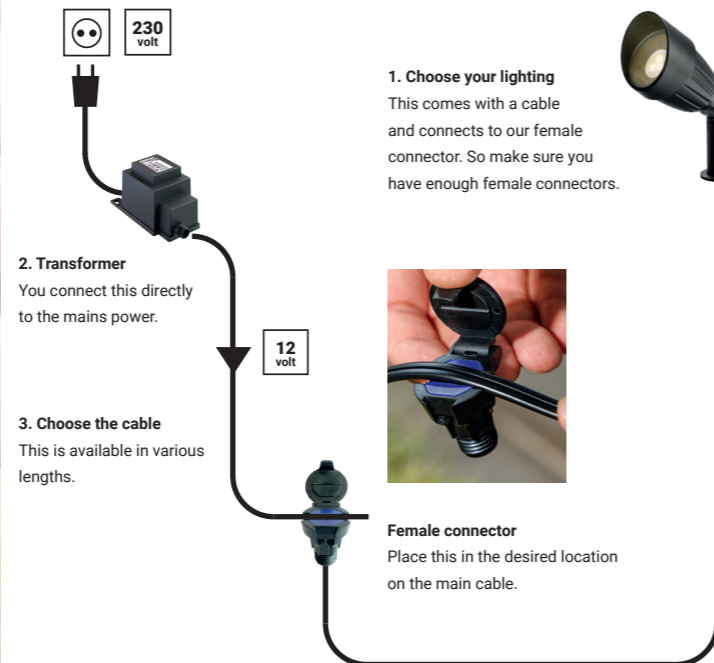

1. Choose your lighting
2. Transformer
3. Choose the cable

Scan the QR code for all installation videos or go to www.youtube.com/GardenLights.

Brevus (2520601)
White
1 W / 20 lumen
Stainless steel 304
52 x 70 mm (H x Ø)
Drillhole 60 mm